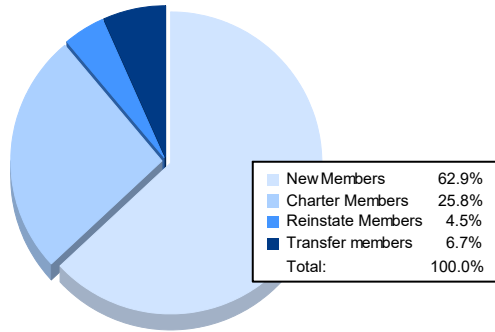

Year	New Clubs	Dropped Clubs	Gain/ Loss Clubs	New Members	Charter Members	Reinstate Members	Transfer Members	Total Member Added	Total Members Dropped	Gain/ Loss Members
2016-2017	0	0	0	96	0	4	9	109	131	-22
2017-2018	1	1	0	119	26	4	14	163	141	22
2018-2019	1	0	1	112	20	5	13	150	171	-21
2019-2020	1	0	1	76	21	6	11	114	124	-10
2020-2021	1	0	1	56	23	4	6	89	144	-55
<b>Average</b>	<b>1</b>	<b>0</b>	<b>1</b>	<b>92</b>	<b>18</b>	<b>5</b>	<b>11</b>	<b>125</b>	<b>142</b>	<b>-17</b>

### Membership Composition June 2021 Cumulative

### Gender Composition June 2021 Cumulative