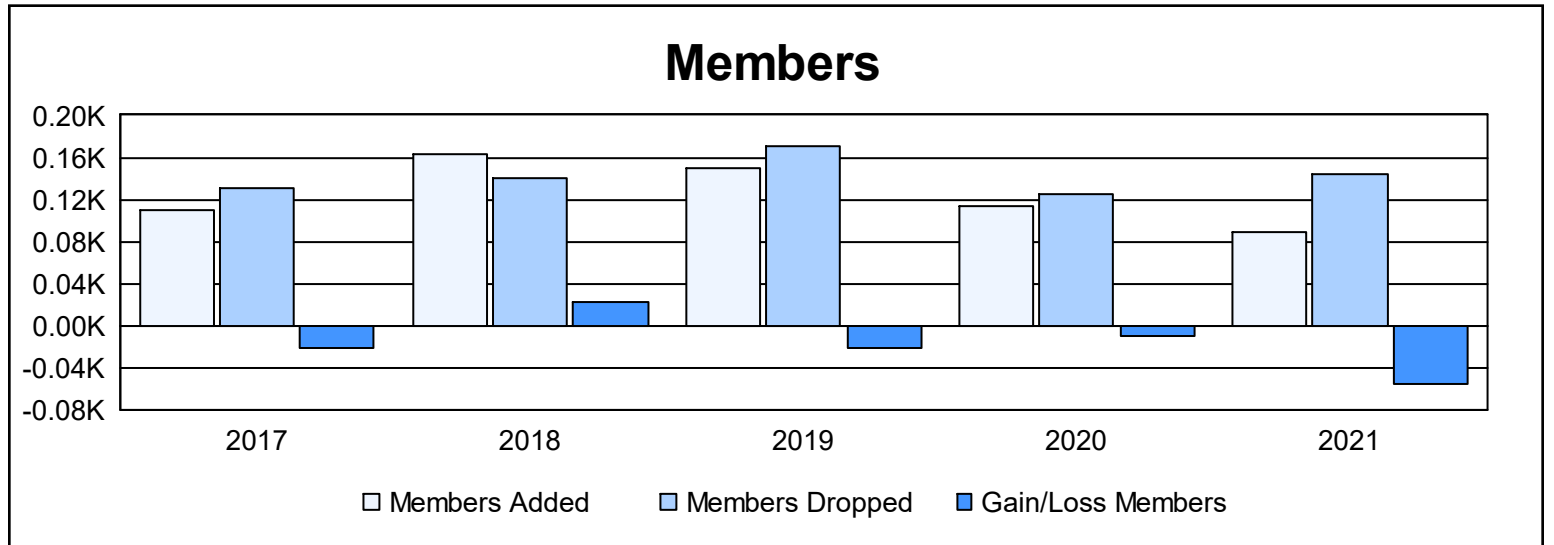

Year	New Clubs	Dropped Clubs	Gain/ Loss Clubs	New Members	Charter Members	Reinstate Members	Transfer Members	Total Member Added	Total Members Dropped	Gain/ Loss Members
2016-2017	0	0	0	96	0	4	9	109	131	-22
2017-2018	1	1	0	119	26	4	14	163	141	22
2018-2019	1	0	1	112	20	5	13	150	171	-21
2019-2020	1	0	1	76	21	6	11	114	124	-10
2020-2021	1	0	1	56	23	4	6	89	144	-55
<b>Average</b>	<b>1</b>	<b>0</b>	<b>1</b>	<b>92</b>	<b>18</b>	<b>5</b>	<b>11</b>	<b>125</b>	<b>142</b>	<b>-17</b>

### Membership Composition June 2021 Cumulative