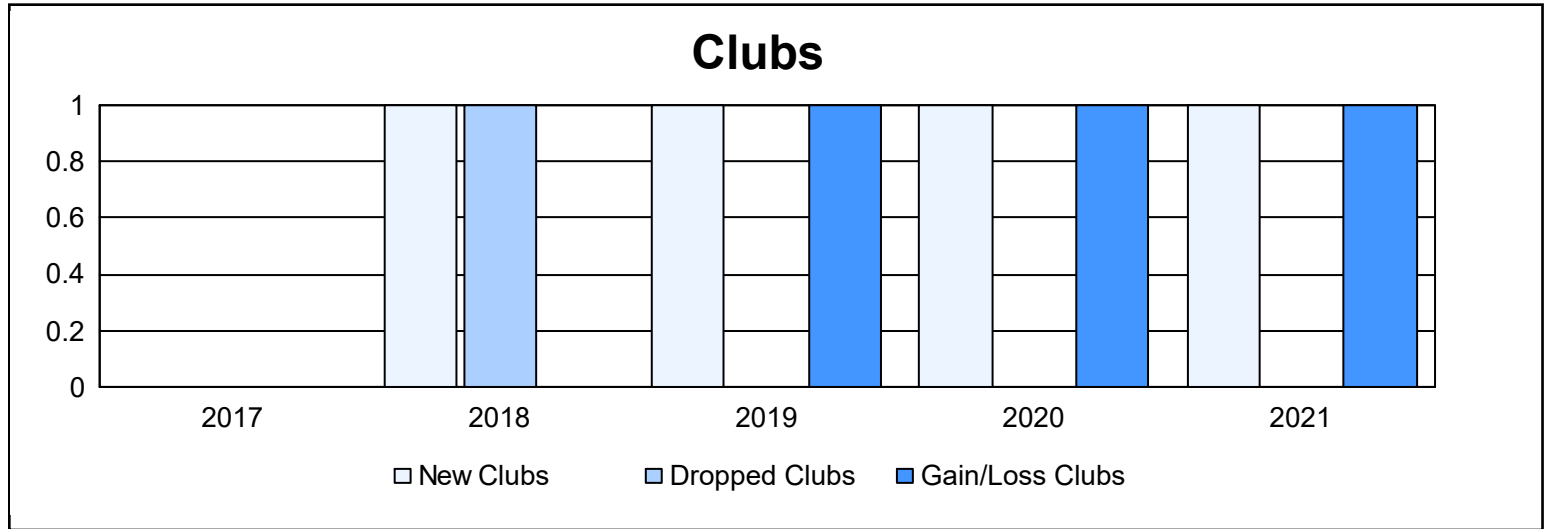

Year	New Clubs	Dropped Clubs	Gain/ Loss Clubs	New Members	Charter Members	Reinstate Members	Transfer Members	Total Member Added	Total Members Dropped	Gain/ Loss Members
2016-2017	0	0	0	96	0	4	9	109	131	-22
2017-2018	1	1	0	119	26	4	14	163	141	22
2018-2019	1	0	1	112	20	5	13	150	171	-21
2019-2020	1	0	1	76	21	6	11	114	124	-10
2020-2021	1	0	1	56	23	4	6	89	144	-55
<b>Average</b>	<b>1</b>	<b>0</b>	<b>1</b>	<b>92</b>	<b>18</b>	<b>5</b>	<b>11</b>	<b>125</b>	<b>142</b>	<b>-17</b>

### Membership Composition June 2021 Cumulative